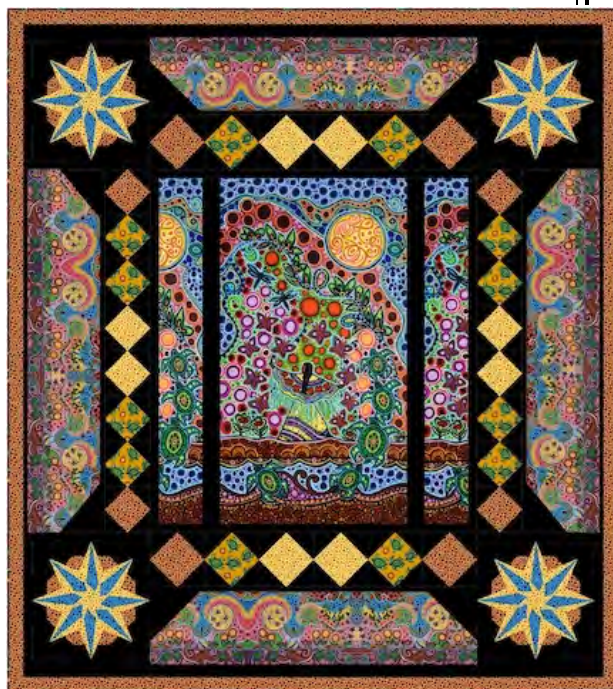

# Natural Dynamics

67" x 75"

## Materials for Top & Binding

*Fabrics from the Strong Earth Woman collection from Elizabeth's Studio*

1 1/3 yards	2 earth woman panels	39000-black
1 1/3 yards	Border stripe	39001-multi
2/3 yard	Brown turtles	39002-earth
1/2 yard	Gold turtles	39002-gold
1/4 yard	Blue dots	39003-blue
1 1/8 yards	Gold dots	39003-gold
1 1/3 yards	Rust dots	39003-green
2 3/4 yards	Black solid	

## Other Materials

Backing: 4 1/3 yds  
Batting: 75" x 83"  
Neutral-color thread  
Rotary cutting tools  
Basic sewing tools

PT2064