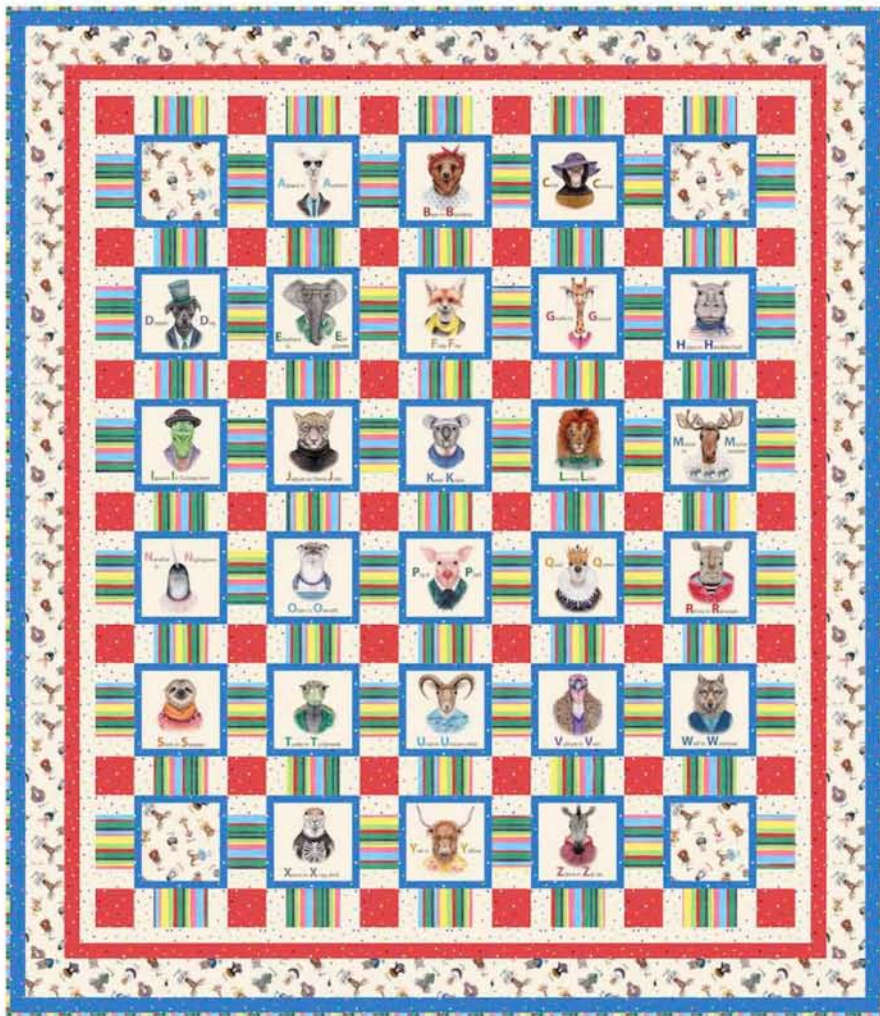

Alphabet Weave

Pine Tree Country Quilts
PO Box 343, Stillwater, ME 04489 (207) 827-3876

www.pinetreecountryquilts.com

Alphabet Weave

56" x 64 1/2"

Materials for Top & Binding

All fabrics from the Zootopia A-Z collection from Elizabeth's Studio

2/3 yard alphabet squares	22001 beige
7/8 yard animal print	22002 beige
1 1/2 yards multicolor stripe	313-emerald
3/4 yard red dots	626-red
1 1/3 yards blue dots	626-blue
1 yard cream dots	626-beige

Other Materials

Backing: 3 2/3 yds
Batting: 64 x 72"
Neutral-color thread
Rotary cutting tools
Basic sewing tools

6 39725 11903 4 PT1835