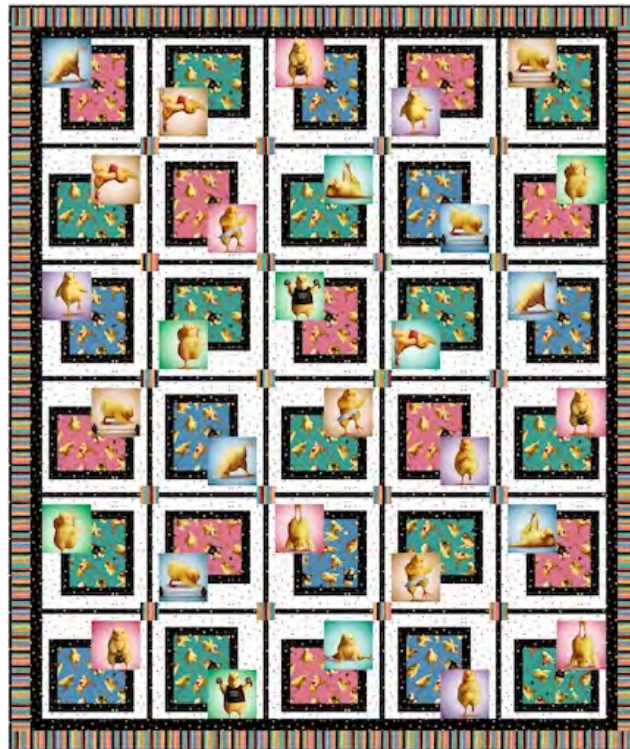

Out of the Box

51" x 60 1/2"

Materials for Top & Binding

Fabrics from the Fitness Chicks collection from Elizabeth's Studio.

7/8 yard or 5 rows	Fitness Chicks squares	41000 white
3/8 yard	Blue chickens	41001 blue
3/8 yard	Pink chickens	41001 pink
3/8 yard	Turquoise chickens	41001 turq
1/2 yard	Stripe	696 multi
1 1/4 yards	White dots	626 multi
2 yards	Black dots	626 black

Other Materials

Backing: 3 1/2 yds
Batting: 59" x 68"
Neutral-color thread
Rotary cutting tools
Basic sewing tools

PT2092

Out of the Box

Pine Tree Country Quilts

PO Box 343, Stillwater, ME 04489 (207) 827-3876