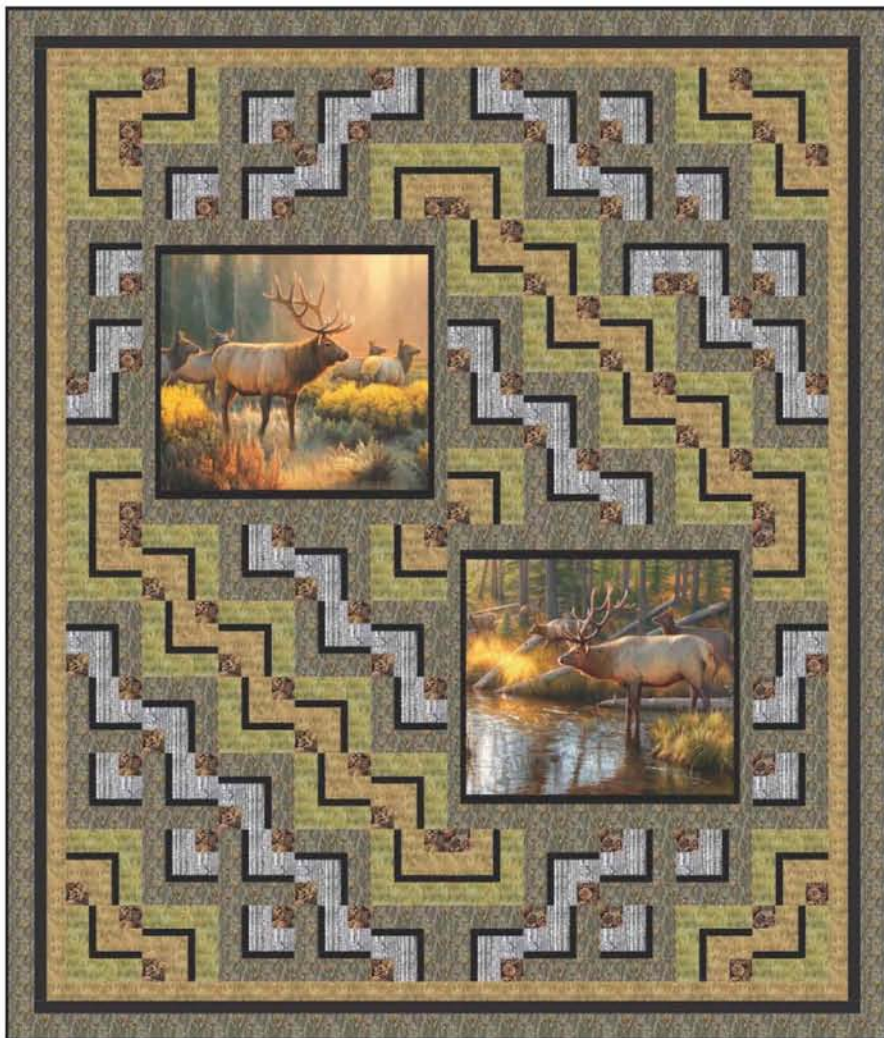

Wildlife Trails

Pine Tree Country Quilts
PO Box 343, Stillwater, ME 04489 (207) 827-3876

www.pinetreecountryquilts.com

Wildlife Trails

69" x 81" throw (cover) 48" x 48" wall (below)

Materials for Top & Binding

Fabrics from the Morning Glory collection from Elizabeth's Studio.

Yardage

Throw	Wall		
2/3	2/3	Elk panel	9204-black
2 1/4	3/4	Bark print	4314-gray
2/3	1/4	White birches	371-gray
1 1/8	1/2	Green grass	250-lt green
1 1/3	1/4	Gold grass	250-wheat
5/8	1/4	Pinecones	454-brown
1 7/8	1 1/8	Black solid	

Other Materials

Backing: 4 1/2 yds (T)
3 1/4 yds (W)

Batting: 77" x 89" (T)
56" x 56" (W)

Neutral-color thread
Rotary cutting tools
Basic sewing tools

6 39725 11904 1 PT1836